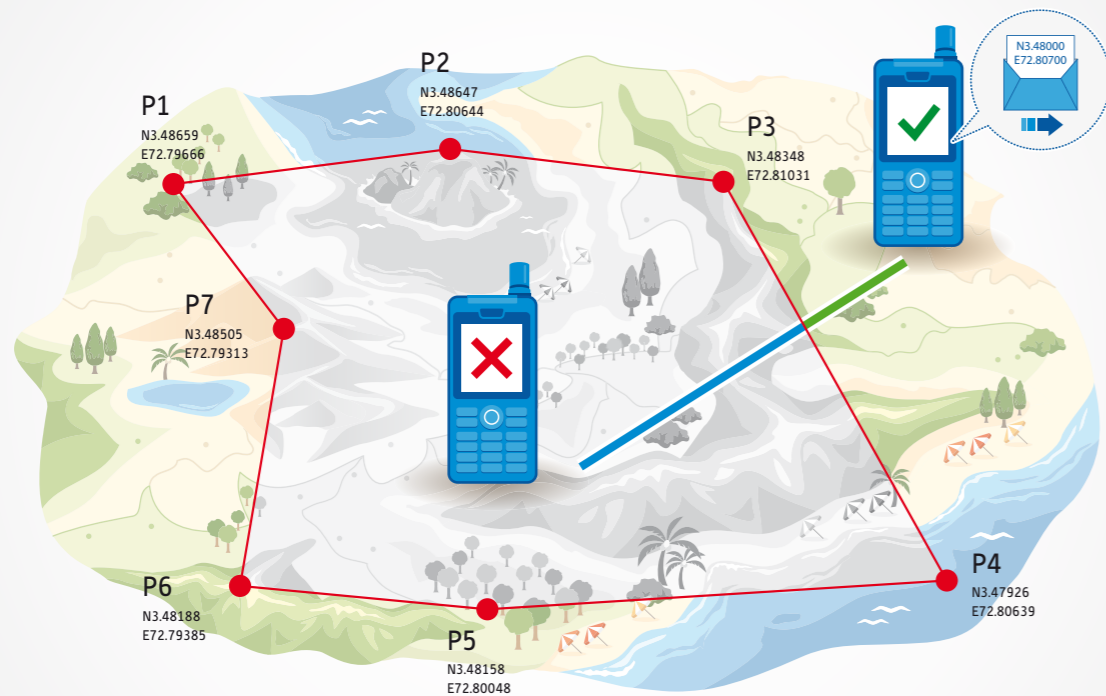

Rugged design

The XT-PRO DUAL is water and dust resistant as well as shockproof to withstand harsh environments.

Supported by the most robust and powerful satellite network

Thuraya's system is renowned for having the most reliable satellite network, and the advanced omni-directional antenna of the XT-PRO DUAL ensures uninterrupted signals when walking or moving, offering full walk-and-talk capability.

Incoming call notifications in satellite mode

The call notification function operates in satellite mode even if your satellite signal is too weak to receive the call itself. This is particularly useful when your phone is in your pocket with the antenna stowed, keeping you connected at all times.

Geofencing on Thuraya XT-PRO DUAL

Moving along the blue line - No Tracking

Moving along the green line - Tracking

Advanced navigation features for your safety

The navigation feature on your XT-PRO DUAL is a powerful and flexible tool that allows you to use location information in various ways. Find your current coordinates and send them to other people, enter waypoints to navigate to a specific position using the electronic compass, or use position logging on the phone.